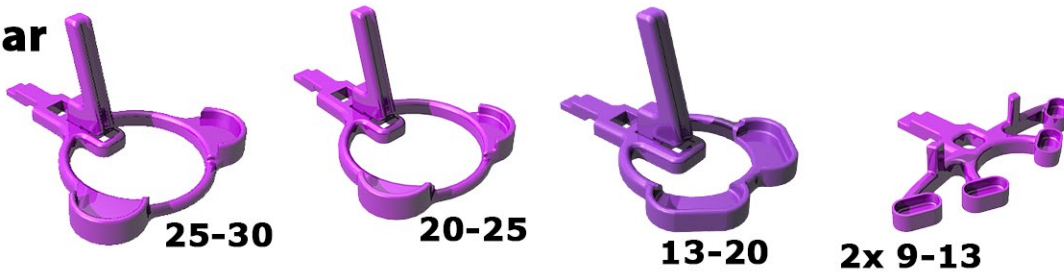

Perfect Ornament Tree

Ball Big

- 6 Plateaus /Levels

- Holds 29 Balls

Value Package

62 cm

- | | | |
|--------------------------|----------------------------|-------------------------|
| 12 X Unit Ball 15 rows | 2 X Plateau Small Diagonal | 2 X Trunk Extender |
| 8 X Unit Ball 11 rows | 1 X Plateau Big Diagonal | 5 X Spacer 8 cm |
| 4 X Unit 2 X Ball 7 rows | 1 X Plateau Small Straight | 1 X Spacer 4 cm |
| 1 X Base Big Simple | 2 X Plateau Big Straight | 1 X Spacer 1 cm |
| 1 X Trunk | | 1 X Topper Ball 15 rows |

Includes:

12X UB15	8X UB11	4X UB7X2	1X PLSS	2X PLSD	2X PLBS	1X PLBD
1X BBS	1X TR23	2X TRES14	5X S8	1X S4	1X S1	1X TB15

Units (Numbers are Peyote Stitch Rows)

Ball

Star

Kaleidocycle

Egg

Hanging

Low 1x

Low 2x

High 1x

LED

Toppers

Ball 15

Star 20-30

Egg 15

Hook

Knob

DiMarca 30

Bases

Small Simple

Big Simple

Small (4x15 Ball)

Big (4x15 Ball)