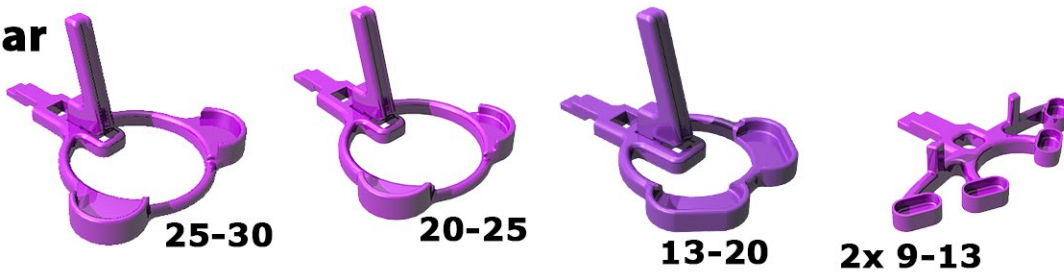

- 5 X Spacer 8 cm
- 1 X Spacer 4 cm
- 1 X Spacer 1 cm
- 2 X Plateau Small Diagonal
- 1 X Plateau Big Diagonal
- 1 X Plateau Small Straight
- 2 X Plateau Big Straight
- 1 X Topper Star 20-30 rows

Includes:

4X US2530	8X US2025	8X US1320	4X US0913X2	1X PLSS	2X PLSD	2X PLBS	1X PLBD
1X BBS	1X TR23	2X TRES14	5X S8	1X S4	1X S1	1X TS2030	

Units (Numbers are Peyote Stitch Rows)

Ball

Star

Kaleidocycle

Egg

Hanging

Low 1x

Knob

DiMarca 30

Bases

Small Simple

Big Simple

Small (4x15 Ball)

Big (4x15 Ball)

Big (4x25-30 Star)

Plateaus

Small Straight

Small Diagonal

Big Straight

Big Diagonal

Trunk

Basic Trunk

Trunk Extender 14 cm