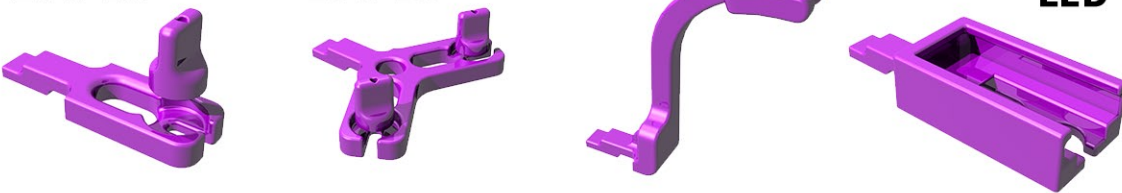

Perfect Ornament Tree
Ball Medium

Value Package

- 4 Plateaus /Levels
- Holds 21 Balls

- | | | |
|--------------------------|-------------------------|----------------------------|
| 8 X Unit Ball 15 rows | 1 X Trunk | 1 X Plateau Small Diagonal |
| 4 X Unit Ball 11 rows | 1 X Trunk Extender | 1 X Plateau Big Diagonal |
| 4 X Unit 2 X Ball 7 rows | 4 X Spacer 8 cm | 1 X Plateau Small Straight |
| 1 X Base Big Simple | 1 X Spacer 1 cm | 1 X Plateau Big Straight |
| | 1 X Topper Ball 15 rows | |

Includes:

Units (Numbers are Peyote Stitch Rows)

Ball

Star

Kaleidocycle

Egg

Hanging

Low 1x

Low 2x

High 1x

LED

Toppers

Ball 15

Star 20-30

Egg 15

Hook

Knob

DiMarca 30

Bases

Small Simple

Big Simple

Small (4x15 Ball)

Big (4x15 Ball)

Big (4x25-30 Star)