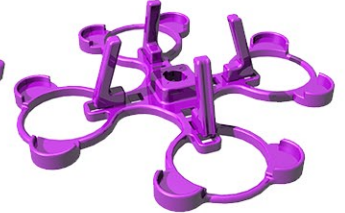

Includes:

Units (Numbers are Peyote Stitch Rows)

Ball

Star

Kaleidocycle

Egg

Hanging

Low 1x

Low 2x

High 1x

LED

Toppers

Ball 15

Star 20-30

Egg 15

Hook

Knob

DiMarca 30

Bases

Small Simple

Big Simple

Small (4x15 Ball)

Big (4x15 Ball)

Big (4x25-30 Star)

Plateaus

Small Straight

Small Diagonal

Big Straight

Big Diagonal

Trunk

Basic Trunk

Trunk Extender 14 cm