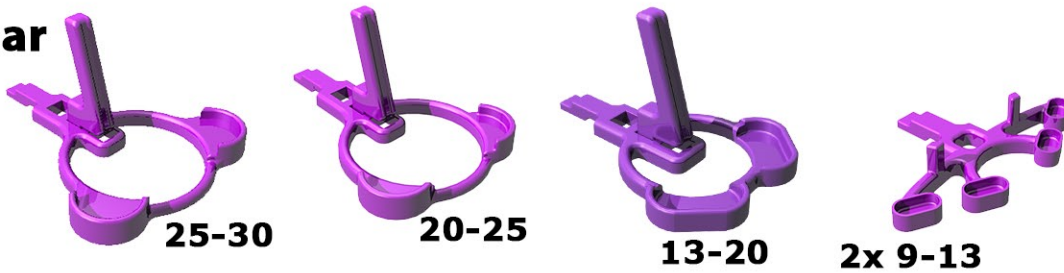

Perfect Ornament Tree
Ball Medium

Value Package

- 4 Plateaus /Levels
- Holds 21 Balls

- | | | |
|--------------------------|-------------------------|----------------------------|
| 8 X Unit Ball 15 rows | 1 X Trunk | 1 X Plateau Small Diagonal |
| 4 X Unit Ball 11 rows | 1 X Trunk Extender | 1 X Plateau Big Diagonal |
| 4 X Unit 2 X Ball 7 rows | 4 X Spacer 8 cm | 1 X Plateau Small Straight |
| 1 X Base Big Simple | 1 X Spacer 1 cm | 1 X Plateau Big Straight |
| | 1 X Topper Ball 15 rows | |

Includes:

Units (Numbers are Peyote Stitch Rows)

Ball

Star

Kaleidocycle

Egg

Hanging

Low 1x

Low 2x

High 1x

LED

Toppers

Ball 15

Star 20-30

Egg 15

Hook

Knob

DiMarca 30

Bases

Small Simple

Big Simple

Small (4x15 Ball)

Big (4x15 Ball)

Big (4x25-30 Star)