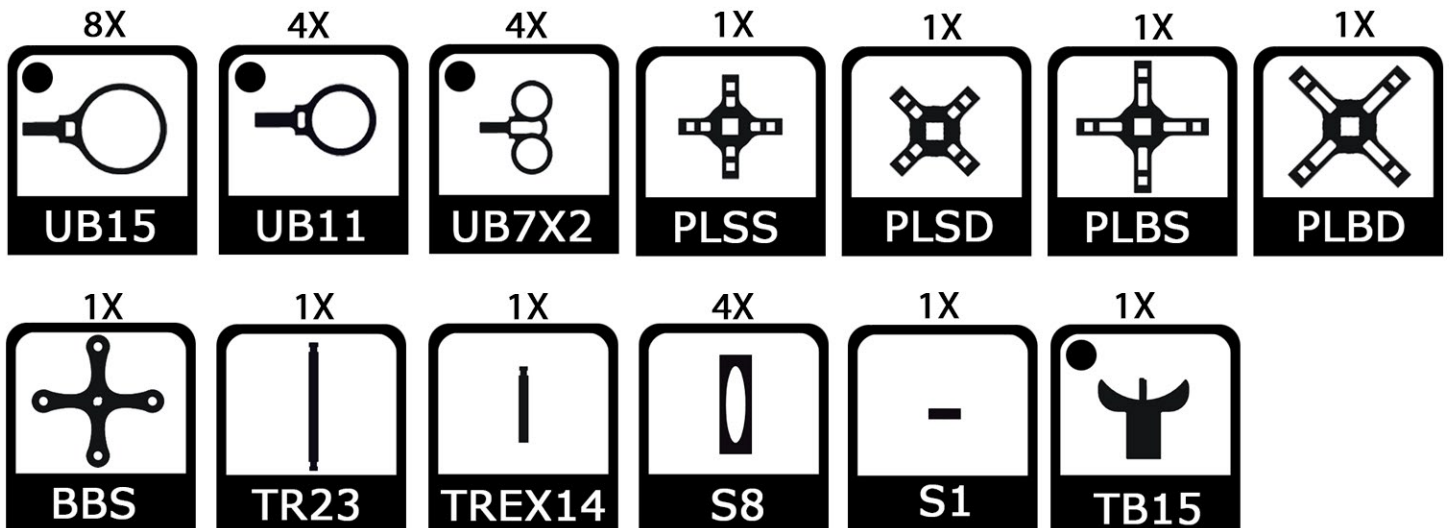

Perfect Ornament Tree
Ball Medium

Value Package

- 4 Plateaus /Levels
- Holds 21 Balls

- | | | |
|--------------------------|-------------------------|----------------------------|
| 8 X Unit Ball 15 rows | 1 X Trunk | 1 X Plateau Small Diagonal |
| 4 X Unit Ball 11 rows | 1 X Trunk Extender | 1 X Plateau Big Diagonal |
| 4 X Unit 2 X Ball 7 rows | 4 X Spacer 8 cm | 1 X Plateau Small Straight |
| 1 X Base Big Simple | 1 X Spacer 1 cm | 1 X Plateau Big Straight |
| | 1 X Topper Ball 15 rows | |

Includes:

Units (Numbers are Peyote Stitch Rows)

Ball

Star

Kaleidocycle

Egg

Hanging

Low 1x

Knob

DiMarca 30

Bases

Small Simple

Big Simple

Small (4x15 Ball)

Big (4x15 Ball)

Big (4x25-30 Star)

Plateaus

Small Straight

Small Diagonal

Big Straight

Big Diagonal

Trunk

Basic Trunk

Trunk Extender 14 cm