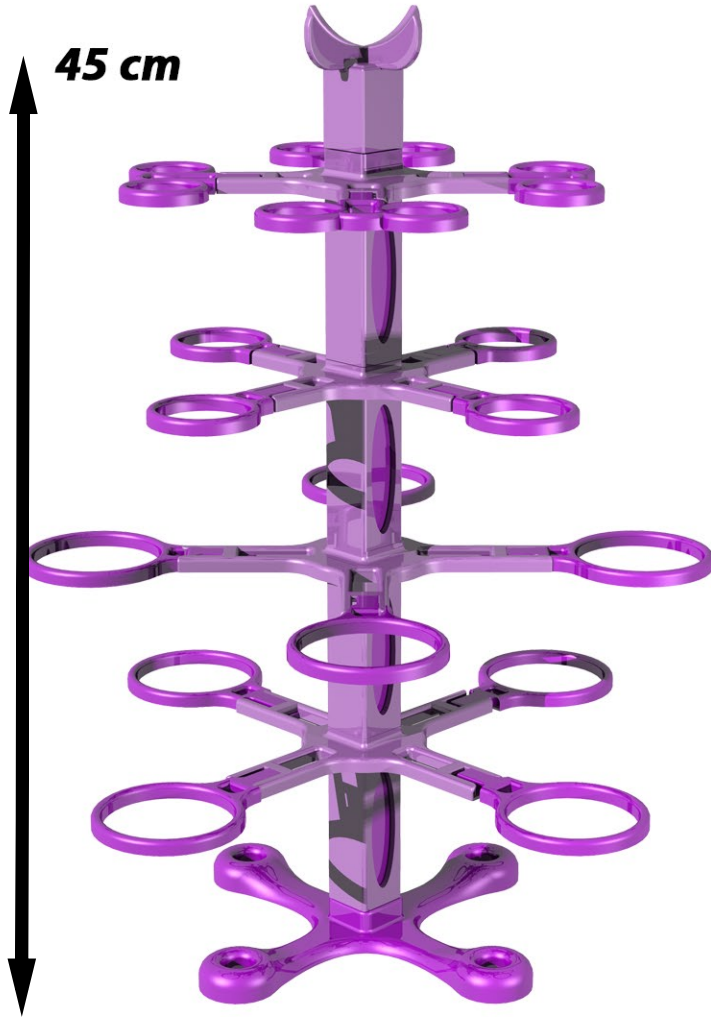

Perfect Ornament Tree
Ball Medium

Value Package

- 4 Plateaus /Levels
- Holds 21 Balls

- | | | |
|--------------------------|-------------------------|----------------------------|
| 8 X Unit Ball 15 rows | 1 X Trunk | 1 X Plateau Small Diagonal |
| 4 X Unit Ball 11 rows | 1 X Trunk Extender | 1 X Plateau Big Diagonal |
| 4 X Unit 2 X Ball 7 rows | 4 X Spacer 8 cm | 1 X Plateau Small Straight |
| 1 X Base Big Simple | 1 X Spacer 1 cm | 1 X Plateau Big Straight |
| | 1 X Topper Ball 15 rows | |

Includes:

Units (Numbers are Peyote Stitch Rows)

Ball

Star

Kaleidocycle

Egg

Hanging

Low 1x

Low 2x

High 1x

LED

Toppers

Ball 15

Star 20-30

Egg 15

Hook

Knob

DiMarca 30

Bases

Small Simple

Big Simple

Small (4x15 Ball)

Big (4x15 Ball)

Big (4x25-30 Star)