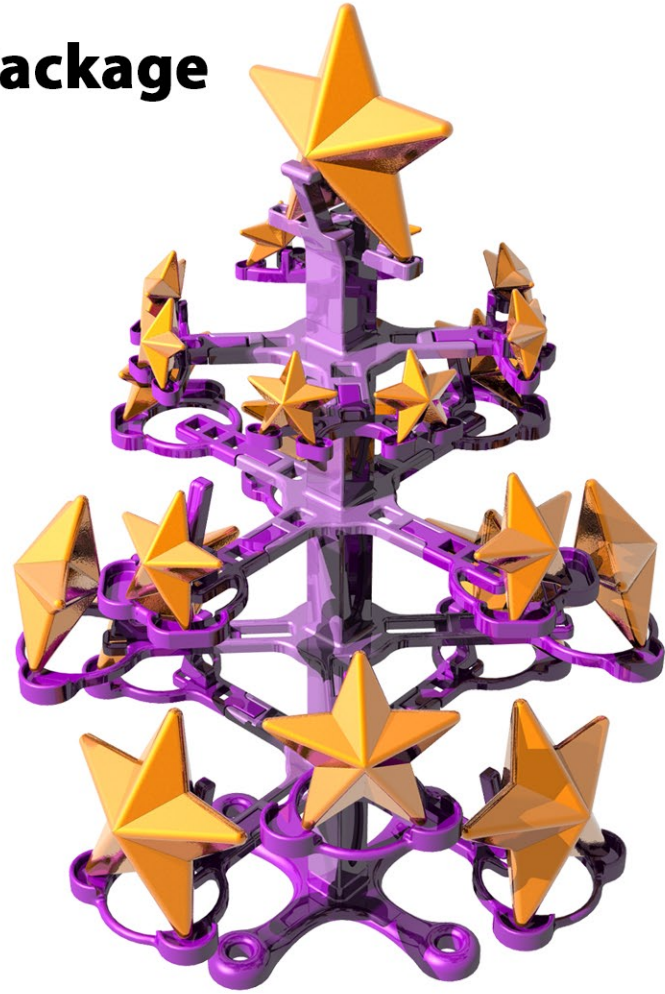

Perfect Ornament Tree
Star Medium

- 4 Plateaus /Levels
- Holds 21 Stars

Value Package

48 cm

- 4 X Unit Star 25-30 rows
- 4 X Unit Star 20-25 rows
- 4 X Unit Star 13-20 rows
- 4 X Unit Star 2 X 9-13 rows
- 1 X Base Big Simple
- 1 X Trunk
- 1 X Trunk Extender

- 1 X Plateau Small Diagonal
- 1 X Plateau Big Diagonal
- 1 X Plateau Small Straight
- 1 X Plateau Big Straight
- 4 X Spacer 8 cm
- 1 X Spacer 1 cm
- 1 X Topper Star 20-30 rows

Includes:

4X US2530	4X US2025	4X US1320	4X US0913X2	1X PLSS	1X PLSD	1X PLBS	1X PLBD
1X BBS	1X TR23	2X TRES14	4X S8	1X S1	1X TS2030		

High 1x

LED

Toppers

Ball 15

Star 20-30

Egg 15

Hook

Knob

DiMarca 30

Bases

Small Simple

Big Simple

Small (4x15 Ball)

Big (4x15 Ball)

Big (4x25-30 Star)

Plateaus