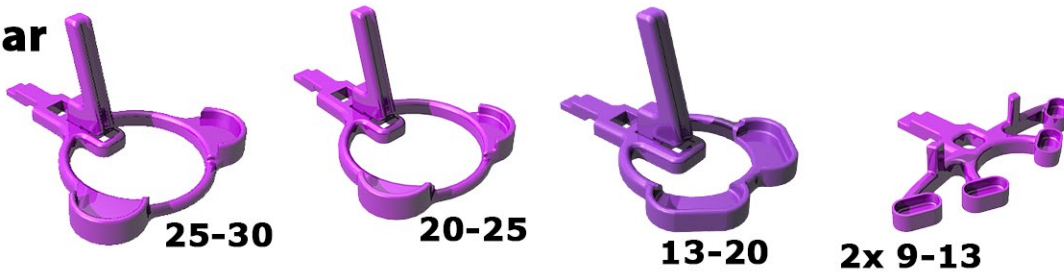

Perfect Ornament Tree
Star Medium

- 4 Plateaus /Levels
- Holds 21 Stars

Value Package

48 cm

- 4 X Unit Star 25-30 rows
- 4 X Unit Star 20-25 rows
- 4 X Unit Star 13-20 rows
- 4 X Unit Star 2 X 9-13 rows
- 1 X Base Big Simple
- 1 X Trunk
- 1 X Trunk Extender

- 1 X Plateau Small Diagonal
- 1 X Plateau Big Diagonal
- 1 X Plateau Small Straight
- 1 X Plateau Big Straight
- 4 X Spacer 8 cm
- 1 X Spacer 1 cm
- 1 X Topper Star 20-30 rows

Includes:

4X US2530	4X US2025	4X US1320	4X US0913X2	1X PLSS	1X PLSD	1X PLBS	1X PLBD
1X BBS	1X TR23	2X TRES14	4X S8	1X S1	1X TS2030		

Units (Numbers are Peyote Stitch Rows)

Ball

Star

Kaleidocycle

Egg

Hanging

Low 1x

Low 2x

Small Straight

Small Diagonal

Big Straight

Big Diagonal

Trunk

Basic Trunk

Trunk Extender 14 cm

Trunk Extender 8 cm