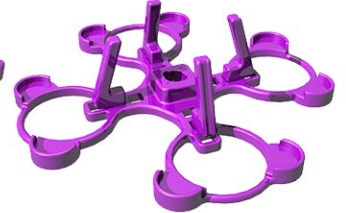

High 1x

LED

Toppers

Ball 15

Star 20-30

Egg 15

Hook

Knob

DiMarca 30

Bases

Small Simple

Big Simple

Small (4x15 Ball)

Big (4x15 Ball)

Big (4x25-30 Star)

Plateaus

Small Straight

Small Diagonal

Big Straight

Big Diagonal

Trunk

Basic Trunk

Trunk Extender 14 cm

Trunk Extender 8 cm

Spacers

8cm

4cm

1cm

Units Ball ●

Units Star ★

Unit Kaleidocycle

Units Egg ●