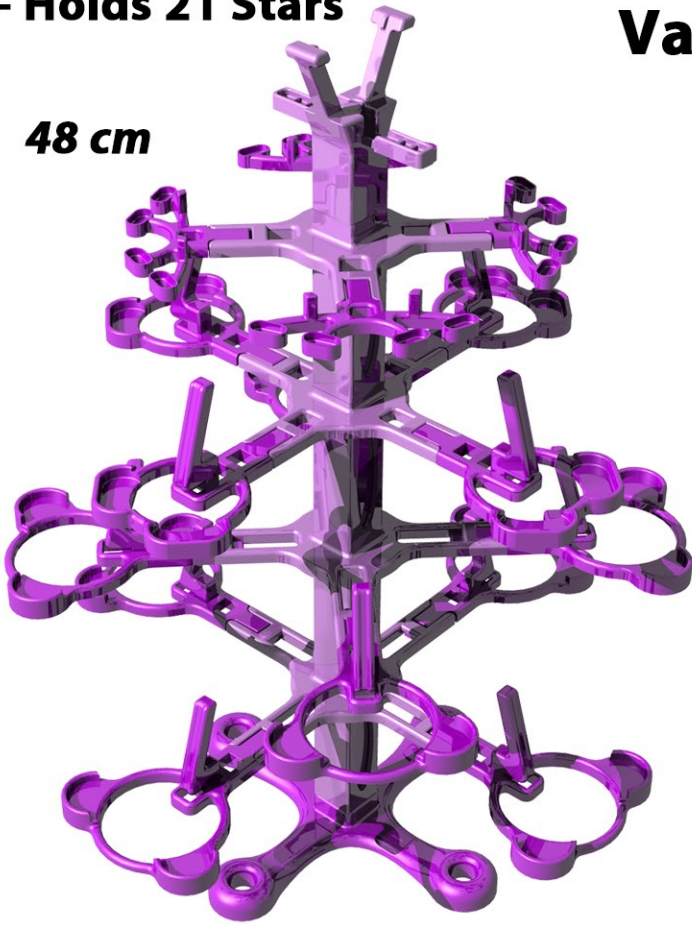

Perfect Ornament Tree
Star Medium

- 4 Plateaus /Levels
- Holds 21 Stars

Value Package

48 cm

- 4 X Unit Star 25-30 rows
- 4 X Unit Star 20-25 rows
- 4 X Unit Star 13-20 rows
- 4 X Unit Star 2 X 9-13 rows
- 1 X Base Big Simple
- 1 X Trunk
- 1 X Trunk Extender

- 1 X Plateau Small Diagonal
- 1 X Plateau Big Diagonal
- 1 X Plateau Small Straight
- 1 X Plateau Big Straight
- 4 X Spacer 8 cm
- 1 X Spacer 1 cm
- 1 X Topper Star 20-30 rows

Includes:

4X US2530	4X US2025	4X US1320	4X US0913X2	1X PLSS	1X PLSD	1X PLBS	1X PLBD
1X BBS	1X TR23	2X TRES14	4X S8	1X S1	1X TS2030		

Units (Numbers are Peyote Stitch Rows)

Ball

Star

Kaleidocycle

Egg

Hanging

Low 1x

Low 2x

DiMarca 30

Bases

Small Simple

Big Simple

Small (4x15 Ball)

Big (4x15 Ball)

Big (4x25-30 Star)

Plateaus