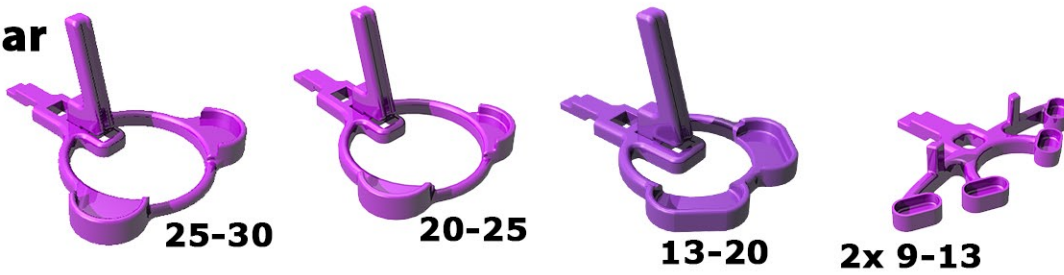

*Perfect Ornament Tree*

*Star Mini*

- 2 Plateaus /Levels
- Holds 9 Stars

**Value Package**

- 4 X Unit Star 25-30 rows
- 4 X Unit Star 20-25 rows
- 1 X Base Small Simple
- 1 X Trunk
- 1 X Plateau Big Straight
- 1 X Plateau Small Diagonal
- 2 X Spacer 8 cm
- 1 x Spacer 4 cm
- 1 X Spacer 1 cm
- 1 X Topper Star 20-30 rows

**Includes:**

4X  US2530	4X  US2025	1X  PLSD	1X  PLBS		
1X  BSS	1X  TR23	2X  S8	1X  S1	1X  S4	1X  TS2030

**Units (Numbers are Peyote Stitch Rows)**

**Ball**

**Star**

**Kaleidocycle**

**Egg**

**Hanging**

**Low 1x**

**Low 2x**

**High 1x**

**LED**

**Toppers**

**Ball 15**

**Star 20-30**

**Egg 15**

## Bases

**Small Simple**

**Big Simple**

**Small (4x15 Ball)**

**Big (4x15 Ball)**

**Big (4x25-30 Star)**