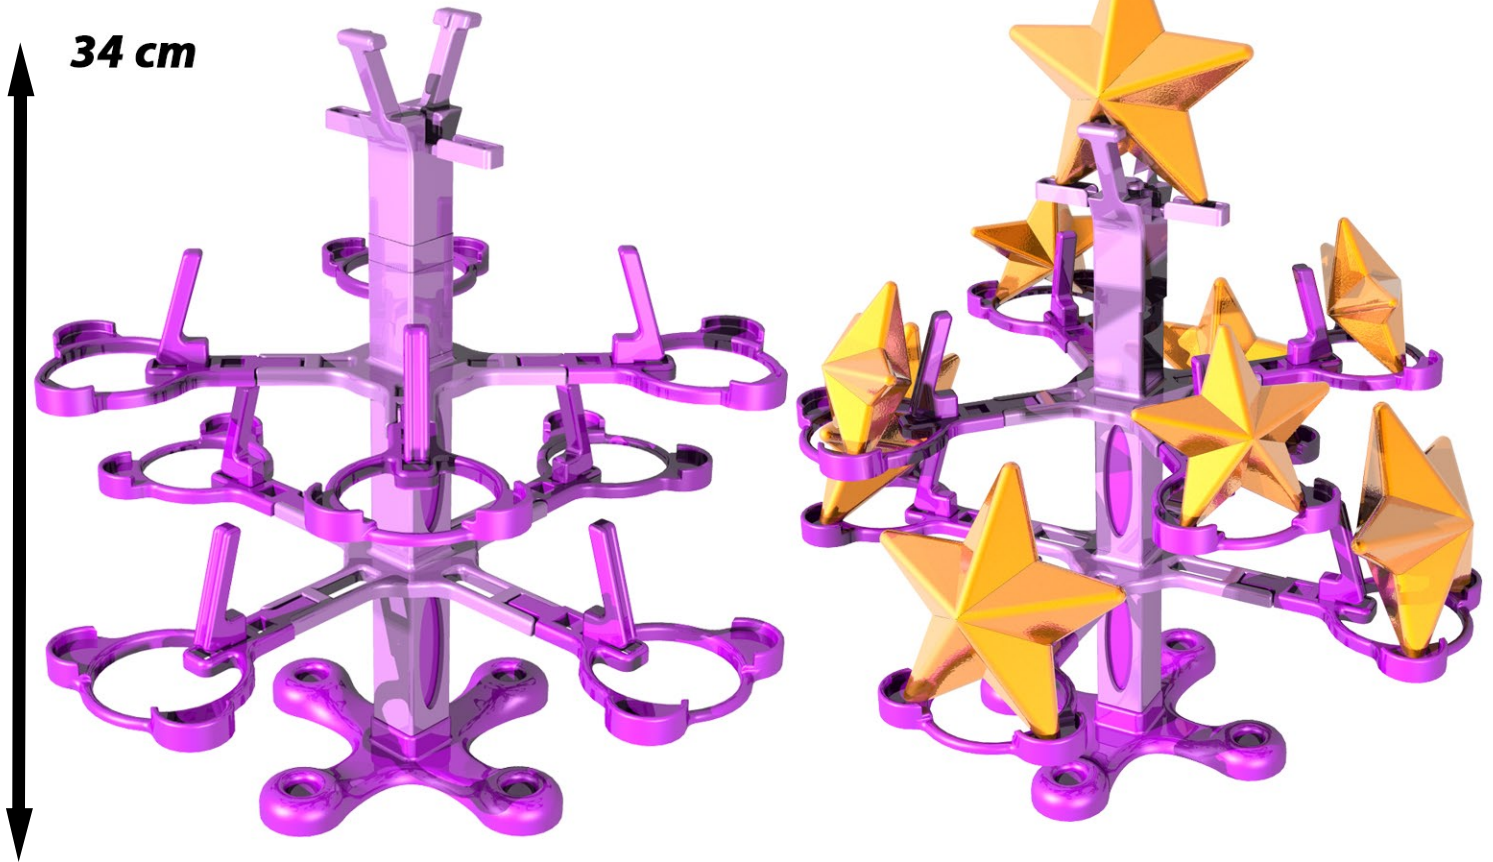

*Perfect Ornament Tree*

*Star Mini*

- 2 Plateaus /Levels
- Holds 9 Stars

**Value Package**

- 4 X Unit Star 25-30 rows
- 4 X Unit Star 20-25 rows
- 1 X Base Small Simple
- 1 X Trunk
- 1 X Plateau Big Straight
- 1 X Plateau Small Diagonal
- 2 X Spacer 8 cm
- 1 x Spacer 4 cm
- 1 X Spacer 1 cm
- 1 X Topper Star 20-30 rows

**Includes:**

4X  US2530	4X  US2025	1X  PLSD	1X  PLBS		
1X  BSS	1X  TR23	2X  S8	1X  S1	1X  S4	1X  TS2030

**Units (Numbers are Peyote Stitch Rows)**

**Ball**

**Star**

**Kaleidocycle**

**Egg**

**Hanging**

**Low 1x**

**Low 2x**

**High 1x**

**LED**

**Toppers**

**Ball 15**

**Star 20-30**

**Egg 15**

## Bases

**Small Simple**

**Big Simple**

**Small (4x15 Ball)**

**Big (4x15 Ball)**

**Big (4x25-30 Star)**