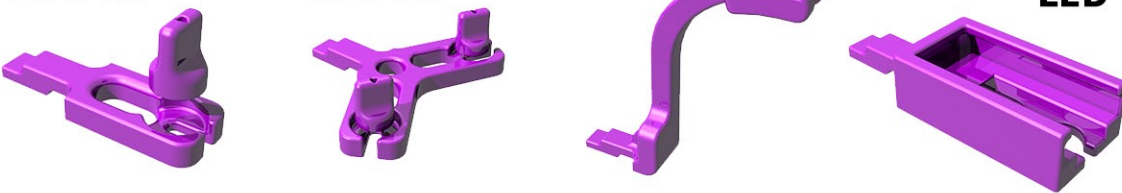

*Perfect Ornament Tree*

*Star Mini*

- 2 Plateaus /Levels
- Holds 9 Stars

**Value Package**

- 4 X Unit Star 25-30 rows
- 4 X Unit Star 20-25 rows
- 1 X Base Small Simple
- 1 X Trunk
- 1 X Plateau Big Straight
- 1 X Plateau Small Diagonal
- 2 X Spacer 8 cm
- 1 x Spacer 4 cm
- 1 X Spacer 1 cm
- 1 X Topper Star 20-30 rows

**Includes:**

4X  US2530	4X  US2025	1X  PLSD	1X  PLBS		
1X  BSS	1X  TR23	2X  S8	1X  S1	1X  S4	1X  TS2030

**Units (Numbers are Peyote Stitch Rows)**

**Ball**

**Star**

**Kaleidocycle**

**Egg**

**Hanging**

**Low 1x**

**Low 2x**

**High 1x**

**LED**

**Toppers**

**Ball 15**

**Star 20-30**

**Egg 15**