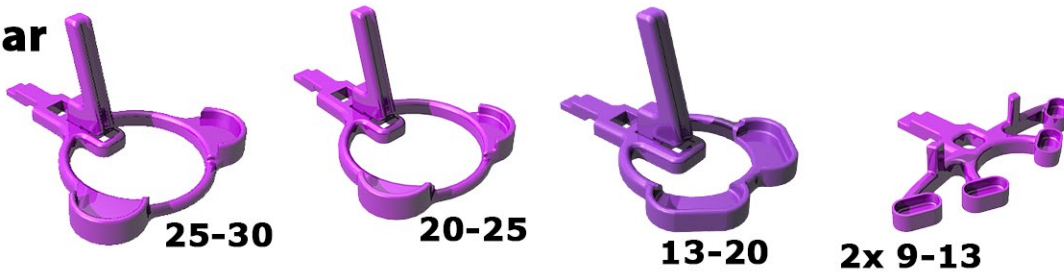

Perfect Ornament Tree

Ball Small

- 3 Plateaus /Levels
- Holds 17 Balls

Value Package

- 4 X Unit Ball 15 rows
- 4 X Unit Ball 11 rows
- 4 X Unit 2 X Ball 7 rows
- 1 X Base Small Simple
- 1 X Trunk

- 1 X Plateau Small Diagonal
- 1 X Plateau Small Straight
- 1 X Plateau Big Straight
- 2 X Spacer 8 cm
- 1 X Spacer 4 cm
- 1 X Topper Ball 15 rows

Includes:

4X UB15	4X UB11	4X UB7X2	1X PLSS	1X PLSD	1X PLBS	1X TB15
1X BSS	1X TR23	2X S8	1X S4			

Units (Numbers are Peyote Stitch Rows)

Ball

Star

Kaleidocycle

Egg

Hanging

Low 1x

Low 2x

High 1x

LED

Toppers

Ball 15

Star 20-30

Egg 15

Hook

Knob

DiMarca 30

Bases

Small Simple

Big Simple

Small (4x15 Ball)

Big (4x15 Ball)