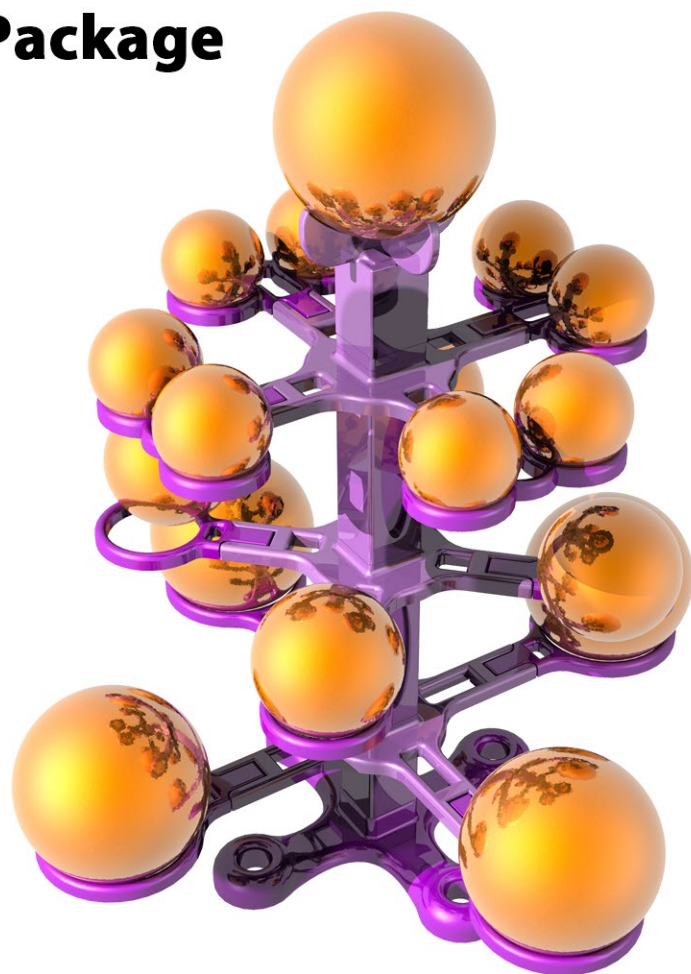

Perfect Ornament Tree

Ball Small

- 3 Plateaus /Levels
- Holds 17 Balls

Value Package

- 4 X Unit Ball 15 rows
- 4 X Unit Ball 11 rows
- 4 X Unit 2 X Ball 7 rows
- 1 X Base Small Simple
- 1 X Trunk

- 1 X Plateau Small Diagonal
- 1 X Plateau Small Straight
- 1 X Plateau Big Straight
- 2 X Spacer 8 cm
- 1 X Spacer 4 cm
- 1 X Topper Ball 15 rows

Includes:

4X UB15	4X UB11	4X UB7X2	1X PLSS	1X PLSD	1X PLBS	1X TB15
1X BSS	1X TR23	2X S8	1X S4			

Units (Numbers are Peyote Stitch Rows)

Ball

Star

Kaleidocycle

Egg

Hanging

Low 1x

Low 2x

High 1x

LED

Toppers

Ball 15

Star 20-30

Egg 15

Hook

Knob

DiMarca 30

Bases

Small Simple

Big Simple

Small (4x15 Ball)

Big (4x15 Ball)