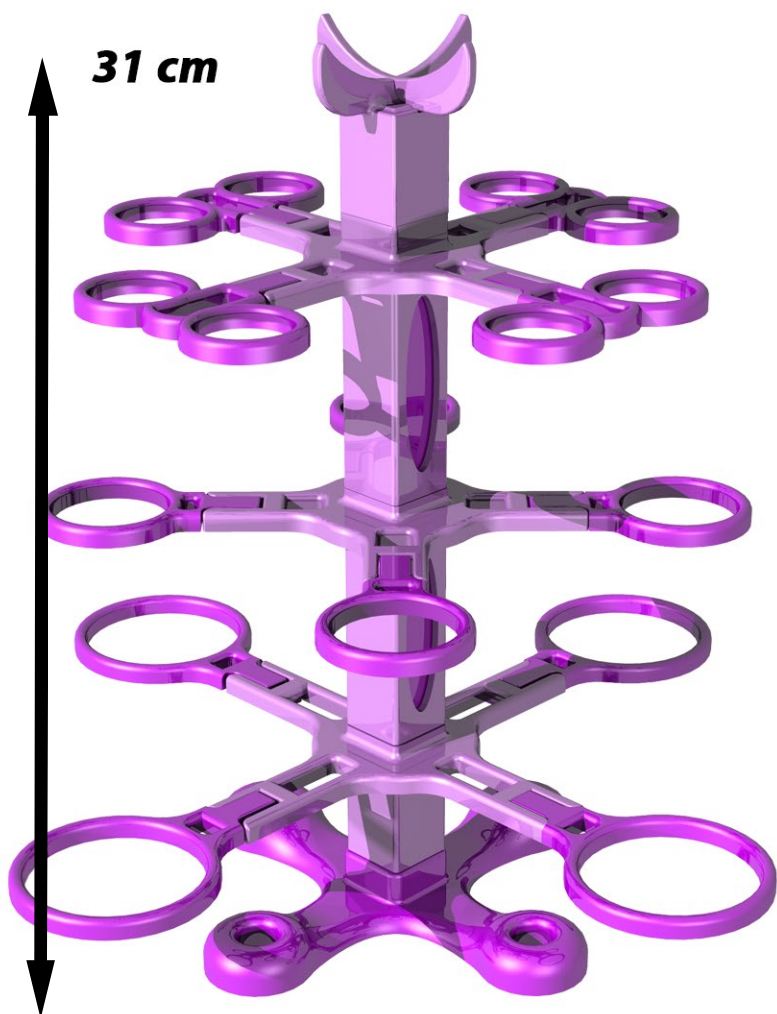

Perfect Ornament Tree

Ball Small

- 3 Plateaus /Levels
- Holds 17 Balls

Value Package

- 4 X Unit Ball 15 rows
- 4 X Unit Ball 11 rows
- 4 X Unit 2 X Ball 7 rows
- 1 X Base Small Simple
- 1 X Trunk

- 1 X Plateau Small Diagonal
- 1 X Plateau Small Straight
- 1 X Plateau Big Straight
- 2 X Spacer 8 cm
- 1 X Spacer 4 cm
- 1 X Topper Ball 15 rows

Includes:

4X UB15	4X UB11	4X UB7X2	1X PLSS	1X PLSD	1X PLBS	1X TB15
1X BSS	1X TR23	2X S8	1X S4			

Units (Numbers are Peyote Stitch Rows)

Ball

Star

Kaleidocycle

Egg

Hanging

Hook

Knob

DiMarca 30

Bases

Small Simple

Big Simple

Small (4x15 Ball)

Big (4x15 Ball)

Big (4x25-30 Star)

Plateaus

Small Straight

Small Diagonal

Big Straight

Big Diagonal

Trunk

Basic Trunk